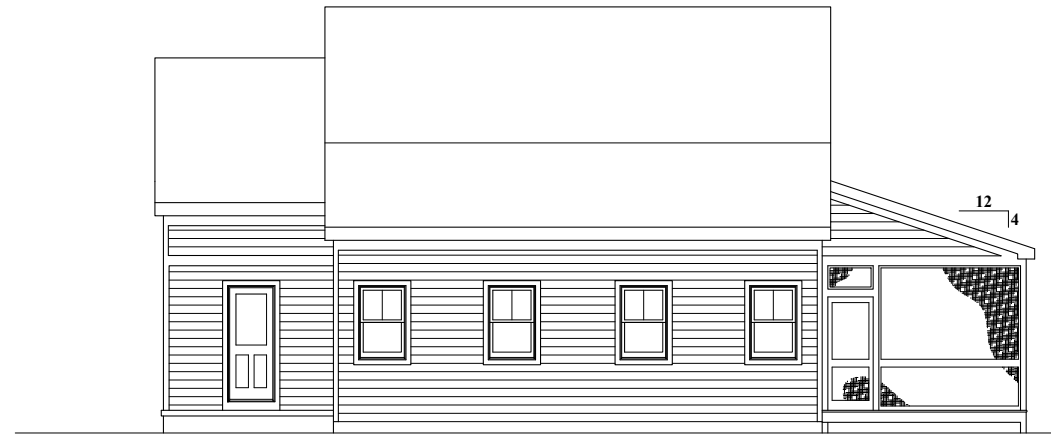

Rear Elevation
1/4" = 1'-0"