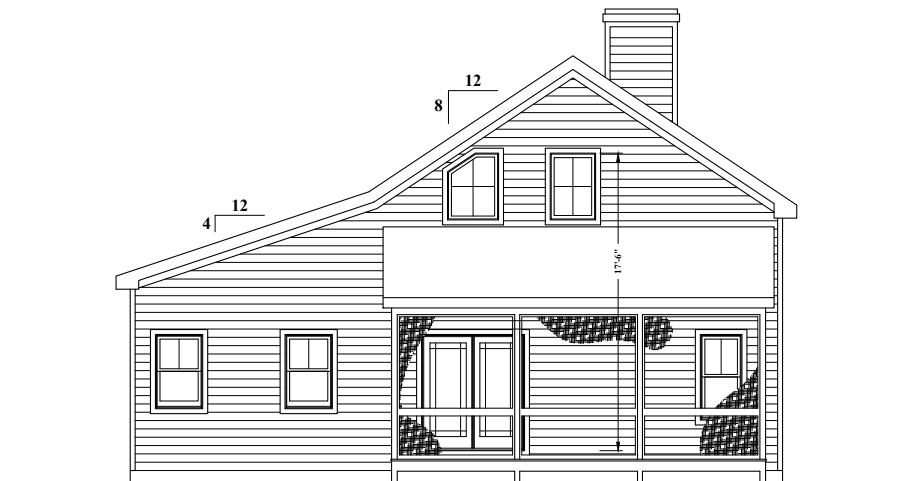

Left Side Elevation
1/4" = 1'-0"