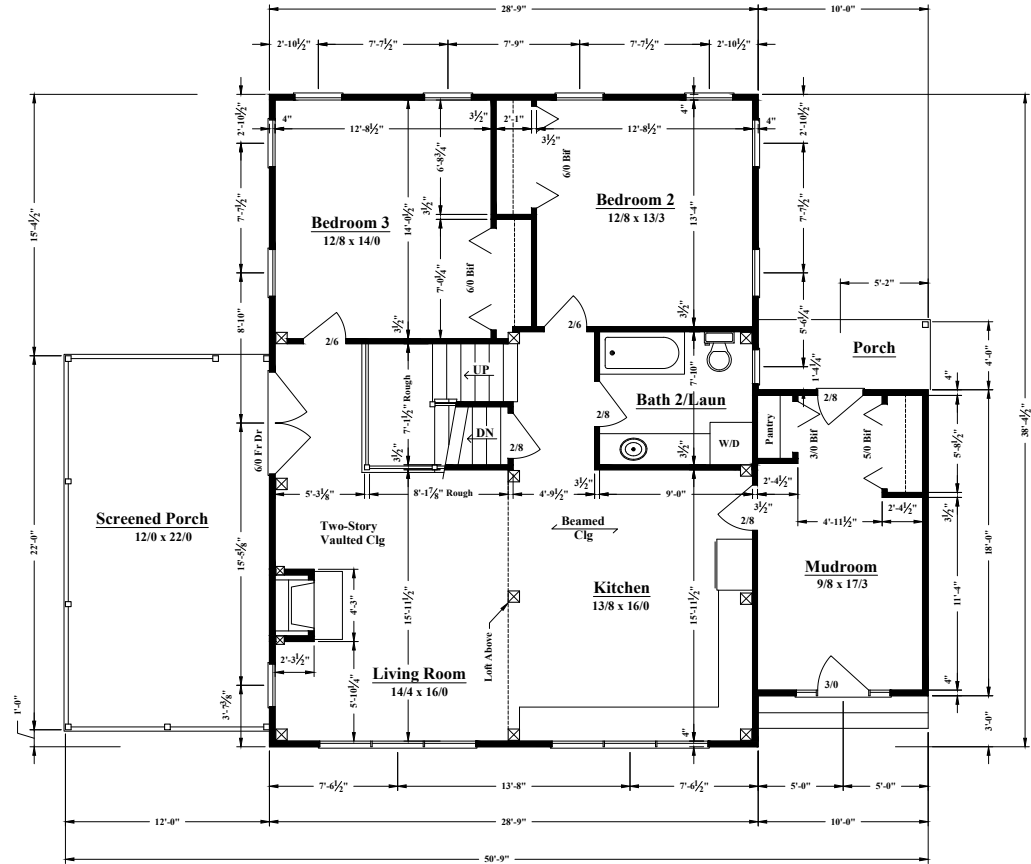

First Floor Plan
1,283 sf Living Area 1/4" = 1'-0"

REVISIONS

NO.	DATE	REVISIONS
1	3-12-08	Final

BY

MAW

Copyright © 2008 by TimberStead

TimberStead

37 PHILEAS STREET
FRANKLIN, IN 46204
317.454.6603
info@timberstead.com

Crafton
Final

Scale: Noted
Date: 3-6-08
Sheet: 2

Plot No: Blackberry Cove
MAP