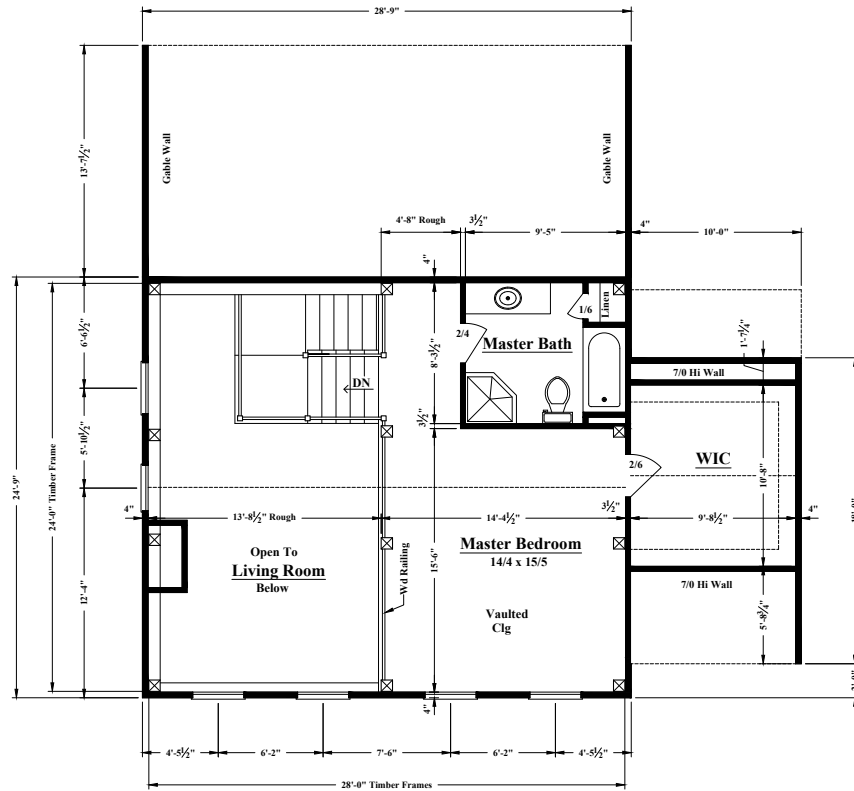

Second Floor Plan
476 sf Living Area 1/4" = 1'-0"

NOTES: